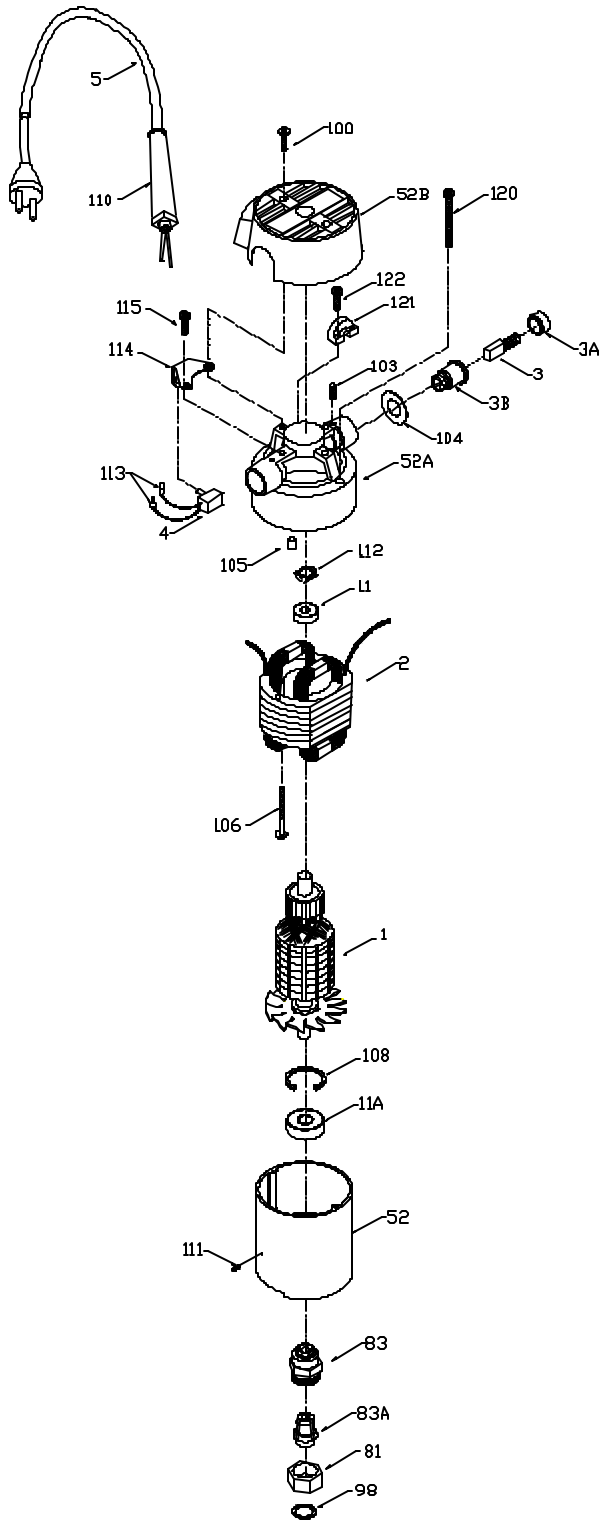

PORTER-CABLE

ROUTER

WARNING: Electrical repairs should only be attempted by trained repairmen. Contact the nearest Porter-Cable Service Center or other

86902

Ref.

No.	Part No.	Description
1	874588	Armature (240V)
2	874589	Field (240V)
3	824216	Brush
3A	803483	Brush Cap
3B	873497	Brush Holder
4	876320	Switch
5	874544	Cord, USA
	876314	Cord, Euro
11	855284	Bearing, Comm End
11A	878065	Bearing, Fan End
52	858458	Front Housing
52A	n 896687	Rear Housing, T2
	876316	Rear Housing, T1
52B	n 888727	Housing Cap
81	875893	Collet Nut
83	872793	Chuck
83A	42999	1/4" Collet Assy., Incl.:
	876669	Collet 1/4"
	875893	Nut
	42975	3/8" Collet Assy (Optional), Incl.:
	876670	Collet 3/8"
	875893	Nut
	42950	1/2" Collet Assy., Incl.:
	876671	Collet 1/2"
	875893	Nut
98	823030	Snap-Ring
100	n 878813	Screw
103	n 803632	Set Screw, T2
	804360	Screw, T1
104	803496	Washer
105	842597	Rubber Plug
106	838312	Field Screw
108	802426	Snap-ring
110	843464	Strain Relief
111	800835	Guide Pin
112	842610	Load Spring (Early Versions Only)
113	682063	Connector
114	876396	Switch Bracket
115	802764	Screw, Switch Bracket
120	838310	Screw, Front Housing
121	874137	Cord Clamp
122	848564	Screw
*	849314	Terminal
*	803104	Brush Lead, with Spring
*	874299	Armature Fan
*	42596	Wrench (1 1/8")

* Not Shown